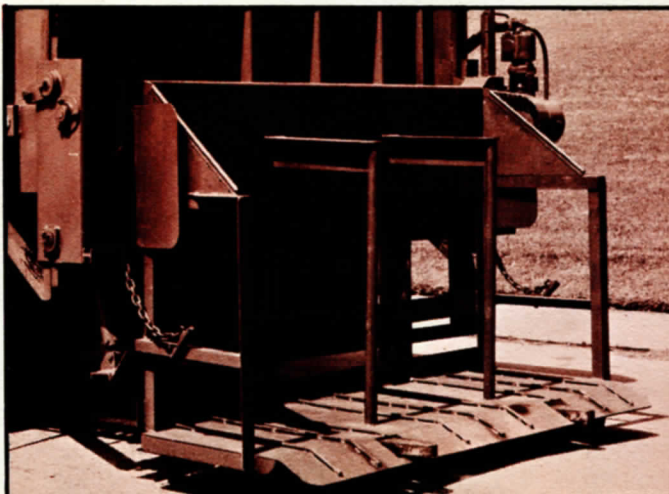

- SAVE LABOR
- INCREASE PRODUCTIVITY
- MAKE MORE DAILY PICKUPS
- REDUCE LIFTING INJURIES

2

COMPARTMENT BODY

...high capacity...

DIVIDER
ADJUSTABLE
TO 3 POSITIONS

QUICK DETACHABLE BARREL LOADER

Can be used instead of bin to load from one to three barrels.

When barrels are in "barrel loader" they are automatically locked in place.

...here is how it works

Controls for raising, lowering and dumping the bins are located conveniently on both sides at the rear of the truck. The bin is always visible from either control point so that the operator can accurately dump the bin at any position on the body length for even loading.

Special body lengths and power loaders can be made to fit individual needs and specifications.

The special loading bin is easily removed and rolled inside buildings for bulk handling of meat trimmings and bones. Low front height of loading bin facilitates easier loading from drums. Lifting

- Lifts heavy loads
- Dumps at any position in body length
- Fills evenly from end to end
- Loader unit weighs only 1390 pounds
- Can be used in narrow alleys
- Easy to operate from either side
- Can be used on any length truck body or semi
- Heavy duty hydraulic system
- Reduces lifting injuries
- Saves time and labor