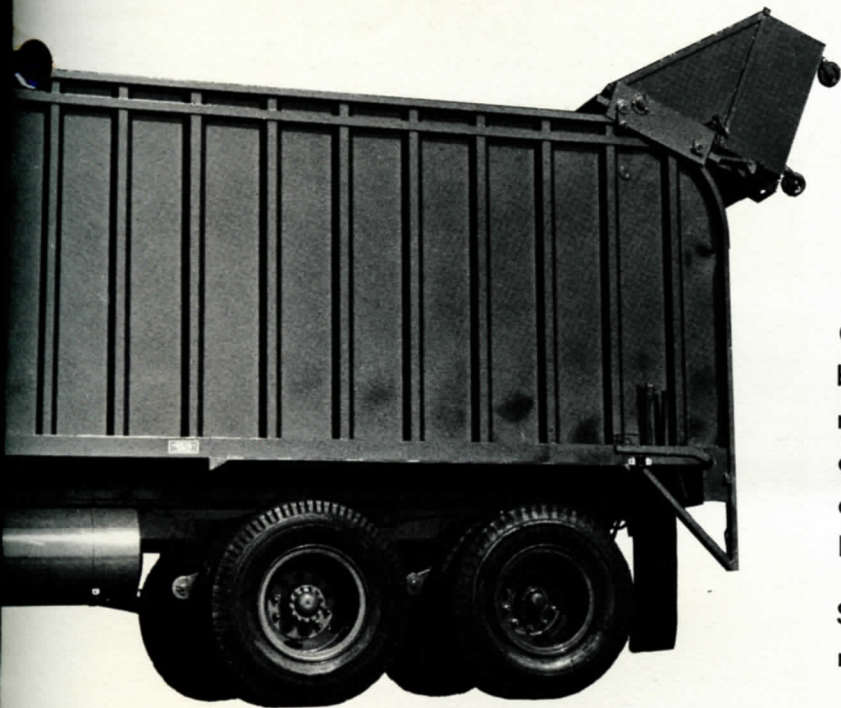

- SAVE LABOR
- INCREASE PRODUCTIVITY
- MAKE MORE DAILY PICKUPS
- REDUCE LIFTING INJURIES

2

COMPARTMENT BODY

...high capacity...

DIVIDER
ADJUSTABLE
TO 3 POSITIONS

QUICK DETACHABLE BARREL LOADER

Can be used instead of bin to load from one to three barrels.

When barrels are in "barrel loader" they are automatically locked in place.

...here is how it works

Controls for raising, lowering and dumping the bins are located conveniently on both sides at the rear of the truck. The bin is always visible from either control point so that the operator can accurately dump the bin at any position on the body length for even loading.

Special body lengths and power loaders can be made to fit individual needs and specifications.

The special loading bin is easily removed and rolled inside buildings for bulk handling of meat trimmings and bones. Low front height of loading bin facilitates easier loading from drums. Lifting

- Lifts heavy loads
- Dumps at any position in body length
- Fills evenly from end to end
- Loader unit weighs only 1390 pounds
- Can be used in narrow alleys
- Easy to operate from either side
- Can be used on any length truck body or semi
- Heavy duty hydraulic system
- Reduces lifting injuries
- Saves time and labor