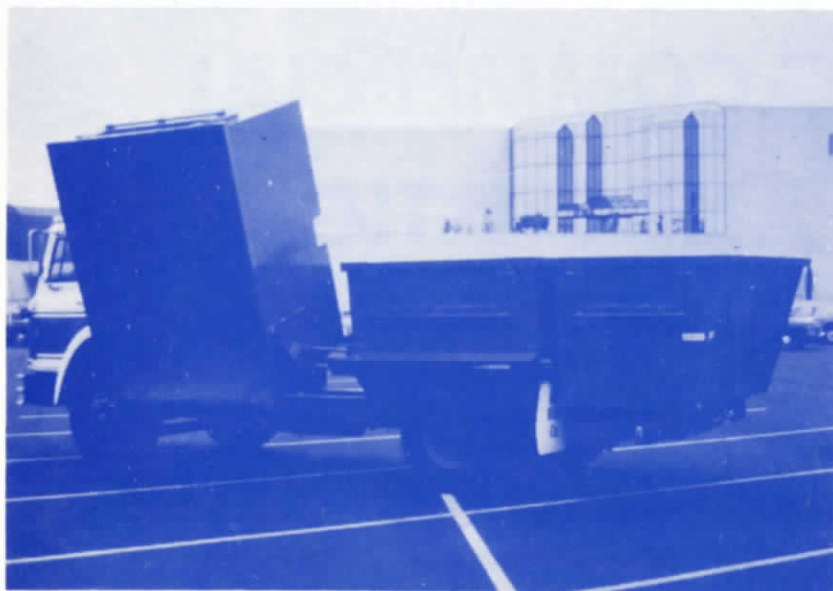

THE

ABLE BODY CO.

PROUDLY PRESENTS IT'S

C. R. C. V.

CURBSIDE RECYCLABLES COLLECTION VEHICLE

For On-Route Recycling

Complete With

Right hand stand drive
Sliding glass cab partition for
foul weather protection
Drop frames for lower loading
heights & added capacity
3 dumping containers —
option of dumping to either
side
Various other options to suit
your individual requirements