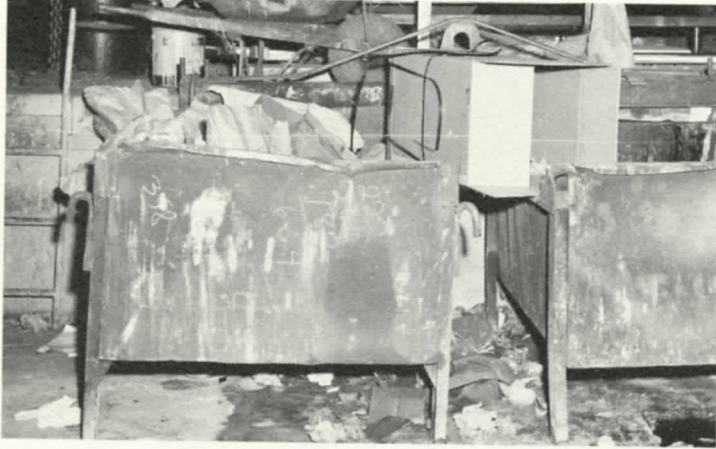

N ...the sensible, planned program of rubbish collection and disposal

THE OLD WAY...