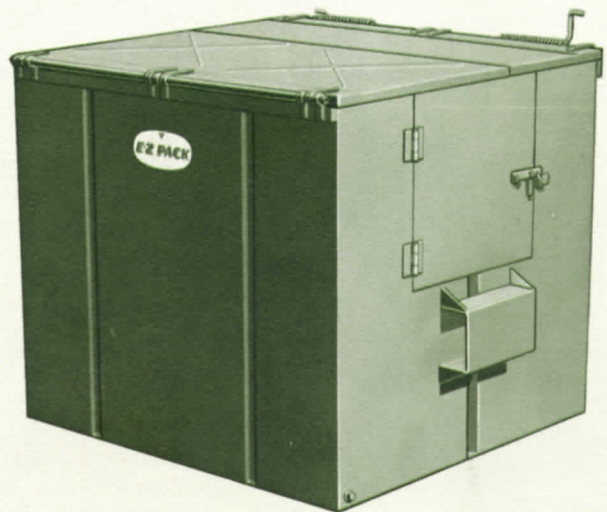

CONTAINER SYSTEM

...neat, sanitary, efficient, low-cost answer to rubbish accumulation and disposal!