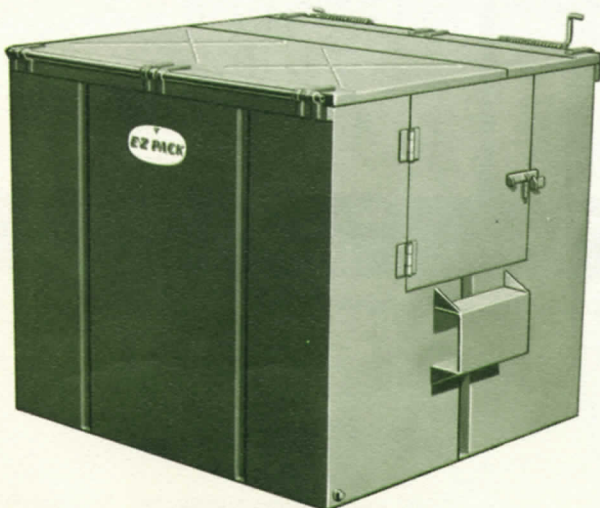

## A BETTER WAY TO COLLECT RUBBISH

Use our E-Z PACK Containers. Gone is the old trash heap. Strong, tight steel containers replace barrels, cans and boxes. Refuse is protected from wind, animals and vermin. And E-Z PACK Containers are roomy—each cubic yard of capacity equals almost seven 30-gallon trash cans! Put E-Z PACK Containers on docks, in alleys, or at convenient collection points (inside or out).

## SIMPLIFIED TRASH PICKUP

On a regular schedule, our E-Z PACK Refuse Packer makes the rounds and empties each container into the huge packer body. In the body, trash is compacted hydraulically; never leaks, spills or blows away. This clean, simple system saves man hours, saves collection costs, *saves you money.*

E-Z PACK Containerized Refuse Handling is ideal for . . .

INDUSTRIAL FIRMS

MUNICIPAL COLLECTIONS

COMMERCIAL ESTABLISHMENTS

MILITARY INSTALLATIONS

# N ...the sensible, planned program of rubbish collection and disposal

THE OLD WAY...

THE E-Z PACK WAY...

There's an E-Z PACK Container for every need, 1 to 8 cubic yard capacity . . .