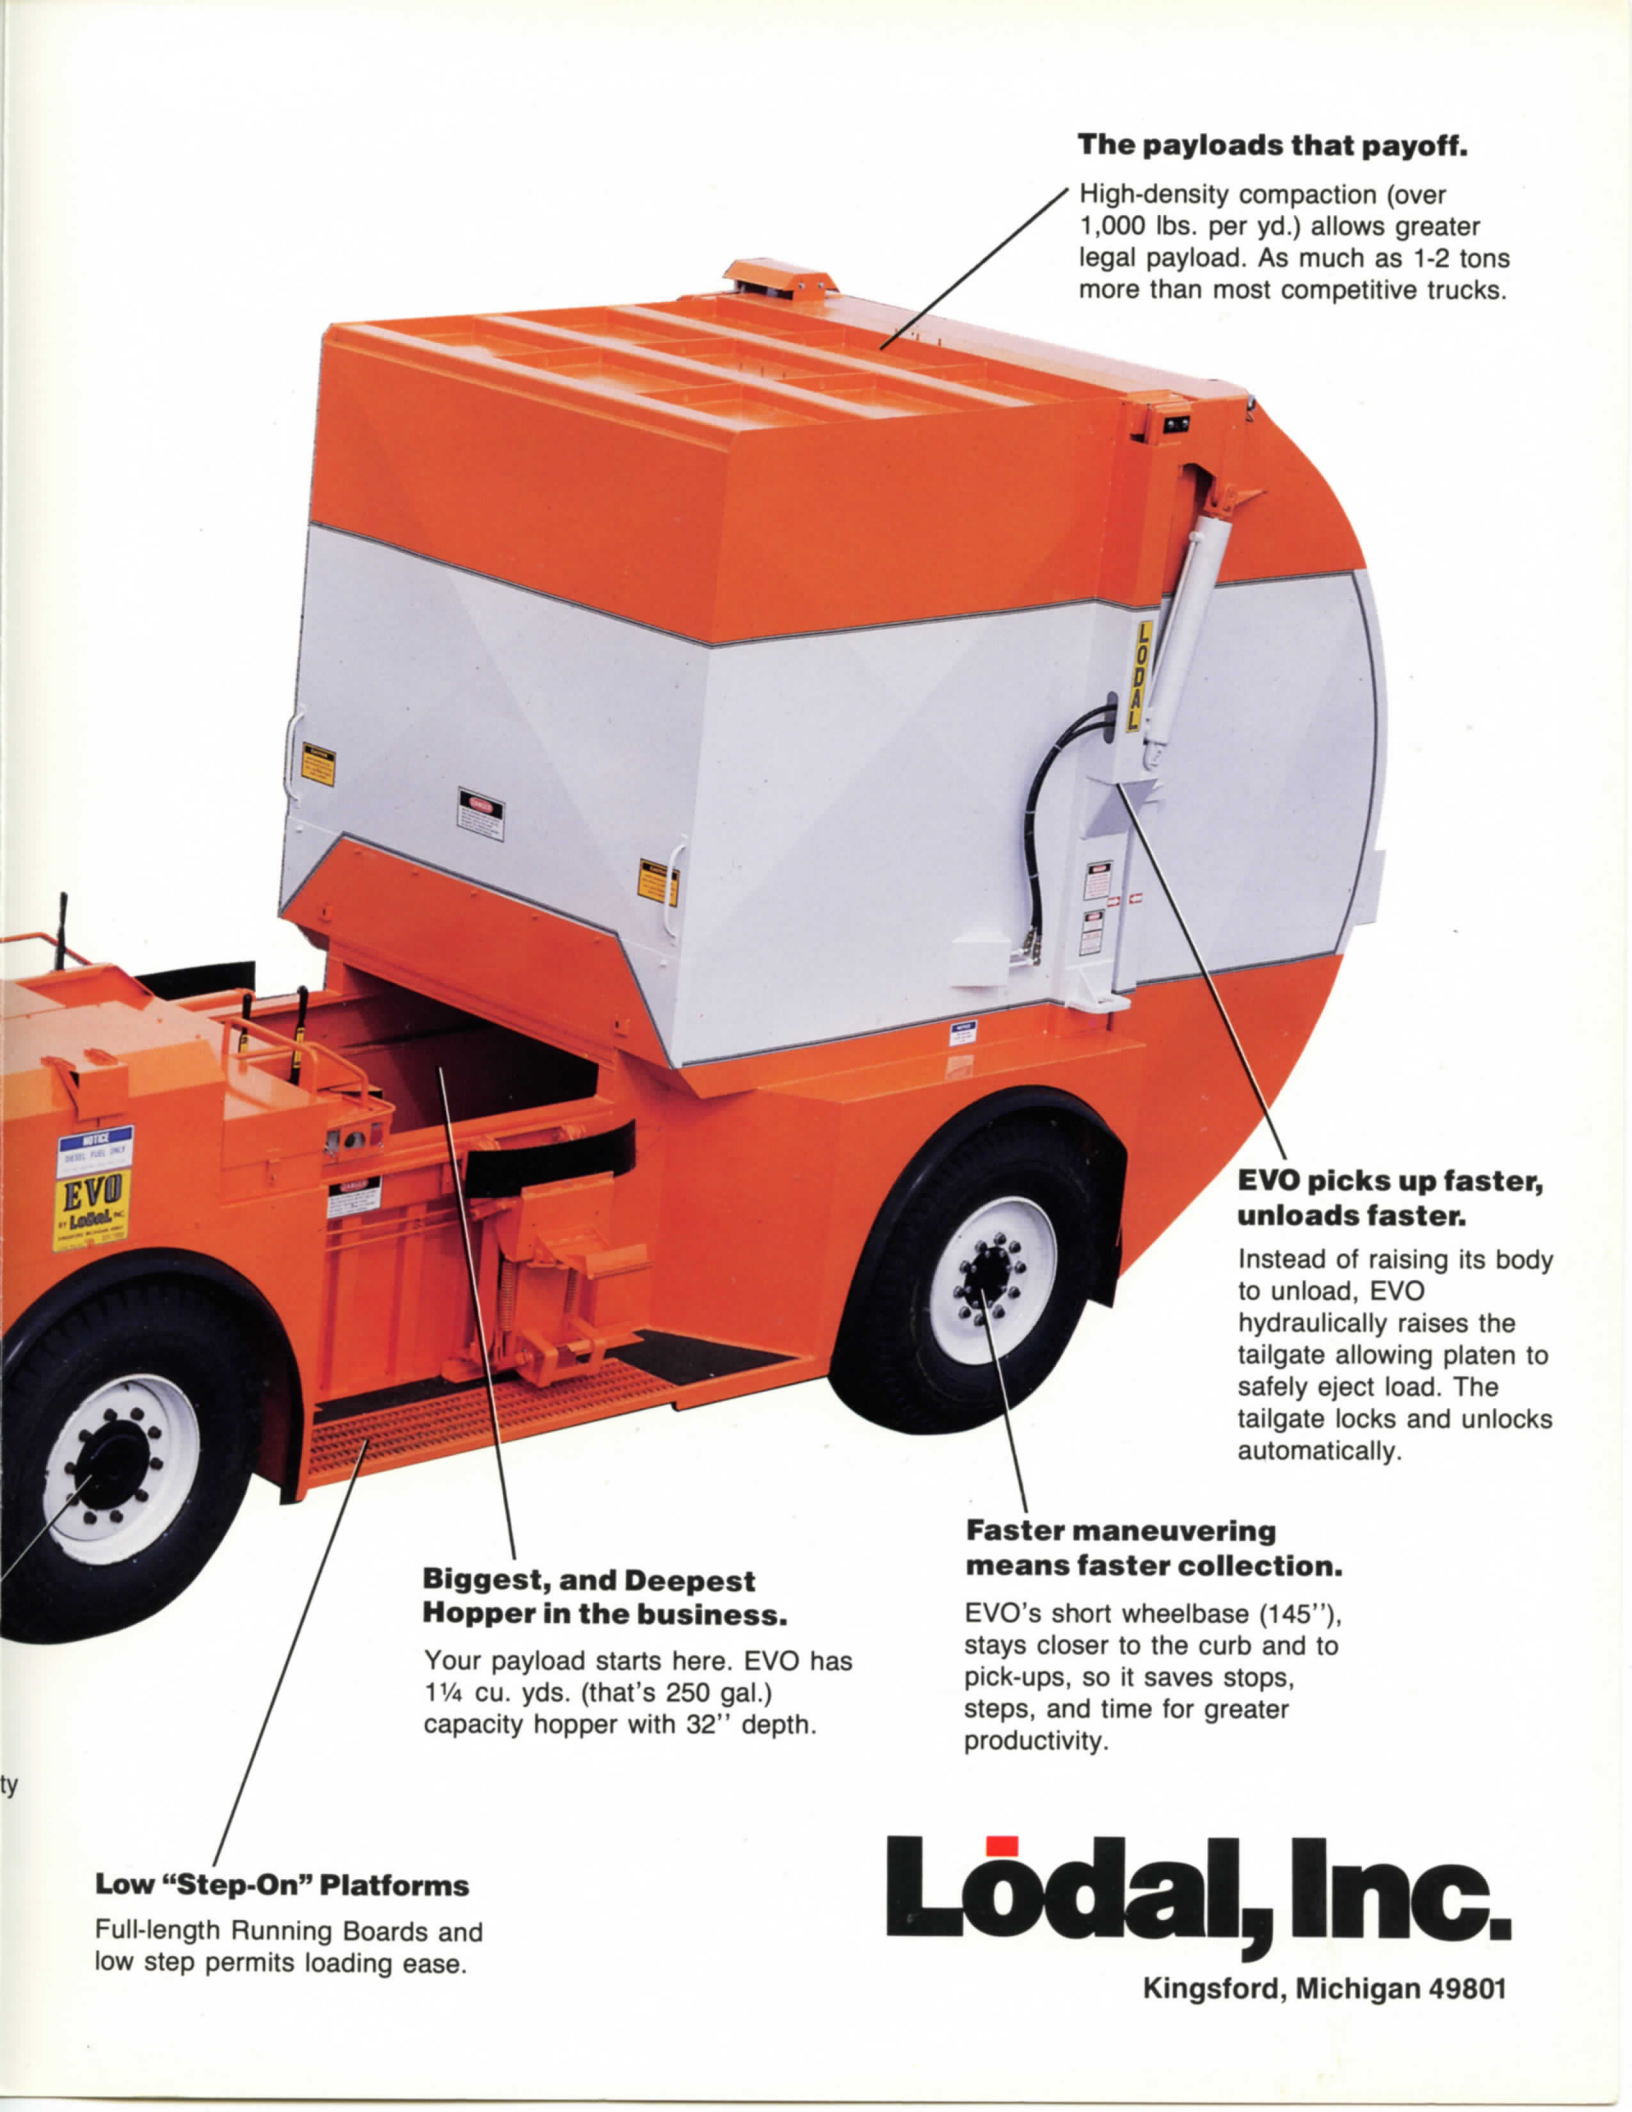

The payloads that payoff.

High-density compaction (over 1,000 lbs. per yd.) allows greater legal payload. As much as 1-2 tons more than most competitive trucks.

EVO picks up faster, unloads faster.

Instead of raising its body to unload, EVO hydraulically raises the tailgate allowing platen to safely eject load. The tailgate locks and unlocks automatically.

Faster maneuvering means faster collection.

EVO's short wheelbase (145"), stays closer to the curb and to pick-ups, so it saves stops, steps, and time for greater productivity.

Biggest, and Deepest Hopper in the business.

Your payload starts here. EVO has 1¼ cu. yds. (that's 250 gal.) capacity hopper with 32" depth.

Low "Step-On" Platforms

Full-length Running Boards and low step permits loading ease.

Lodal, Inc.

Kingsford, Michigan 49801