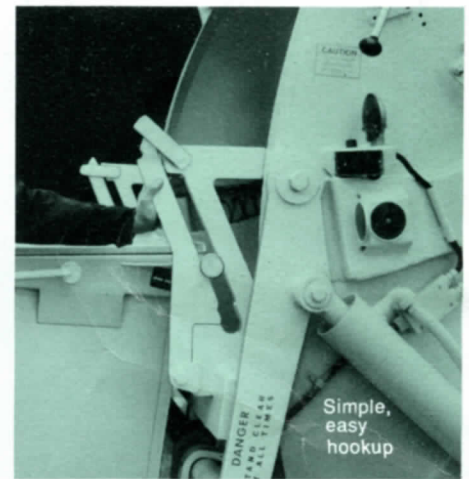

Leach Container Handling Systems

- Cable Type Container Attachment
- Hydraulic Container Attachment
- Container Winch/Hoist

LEACH

Leach Cable Type Container Attachment

Dumps 1 and 2 cu. yd. containers

- Available on all Leach units: Standard, SaniCruiser or 2-R
- Operated by Packing Plate
- Positive, simple hook-up
- Field tested and accepted

Leach Standard Packmaster®

Leach SaniCruiser®

Leach 2R Packmaster®

Leach Hydraulic Container Attachment

The big new lift for containers

- Available on all sizes of Leach units: Standard, SaniCruiser or 2-R
- Dumps rear loading containers—1 to 3 cu. yds.
- Fast dumping
- Works independently of Packing Plate
- Available for either factory or field installation

This automatic dumping attachment for rear loading containers is built to exacting manufacturing specifications for trouble free operation. The Latch Assembly can be used with the overhead winch when dumping 4 to 10 yd. containers. Leach quality . . . Leach designed . . . Leach made—for fast, easy container dumping.