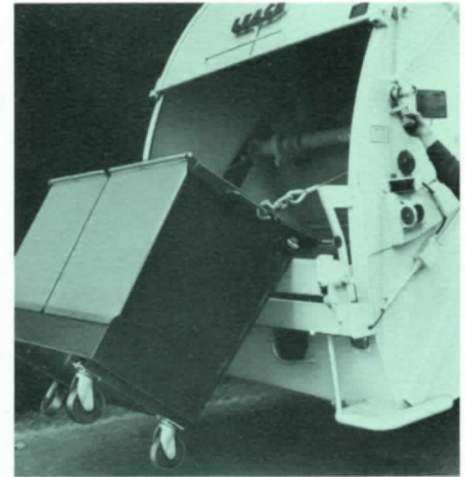

Leach Container Handling Systems

- Cable Type Container Attachment
- Hydraulic Container Attachment
- Container Winch/Hoist

LEACH

Leach Cable Type Container Attachment

Dumps 1 and 2 cu. yd. containers

- Available on all Leach units: Standard, SaniCruiser or 2-R
- Operated by Packing Plate
- Positive, simple hook-up
- Field tested and accepted

Leach Standard Packmaster®

Leach SaniCruiser®

Leach 2R Packmaster®

Leach Hydraulic Container Attachment

The big new lift for containers

- Available on all sizes of Leach units: Standard, SaniCruiser or 2-R
- Dumps rear loading containers—1 to 3 cu. yds.
- Fast dumping
- Works independently of Packing Plate
- Available for either factory or field installation

This automatic dumping attachment for rear loading containers is built to exacting manufacturing specifications for trouble free operation. The Latch Assembly can be used with the overhead winch when dumping 4 to 10 yd. containers. Leach quality . . . Leach designed . . . Leach made—for fast, easy container dumping.

Leach Overhead Winch/Hoist

Handles 3 to 10 cu. yd. containers

- Available on all Leach units: Standard, SaniCruiser or 2-R
- Adaptable to a variety of commercial routes
- Works independently of Packing Plate
- Simple, one lever control
- Rugged, durable and trouble free for complete, fast dumping
- Available for either factory or field installation