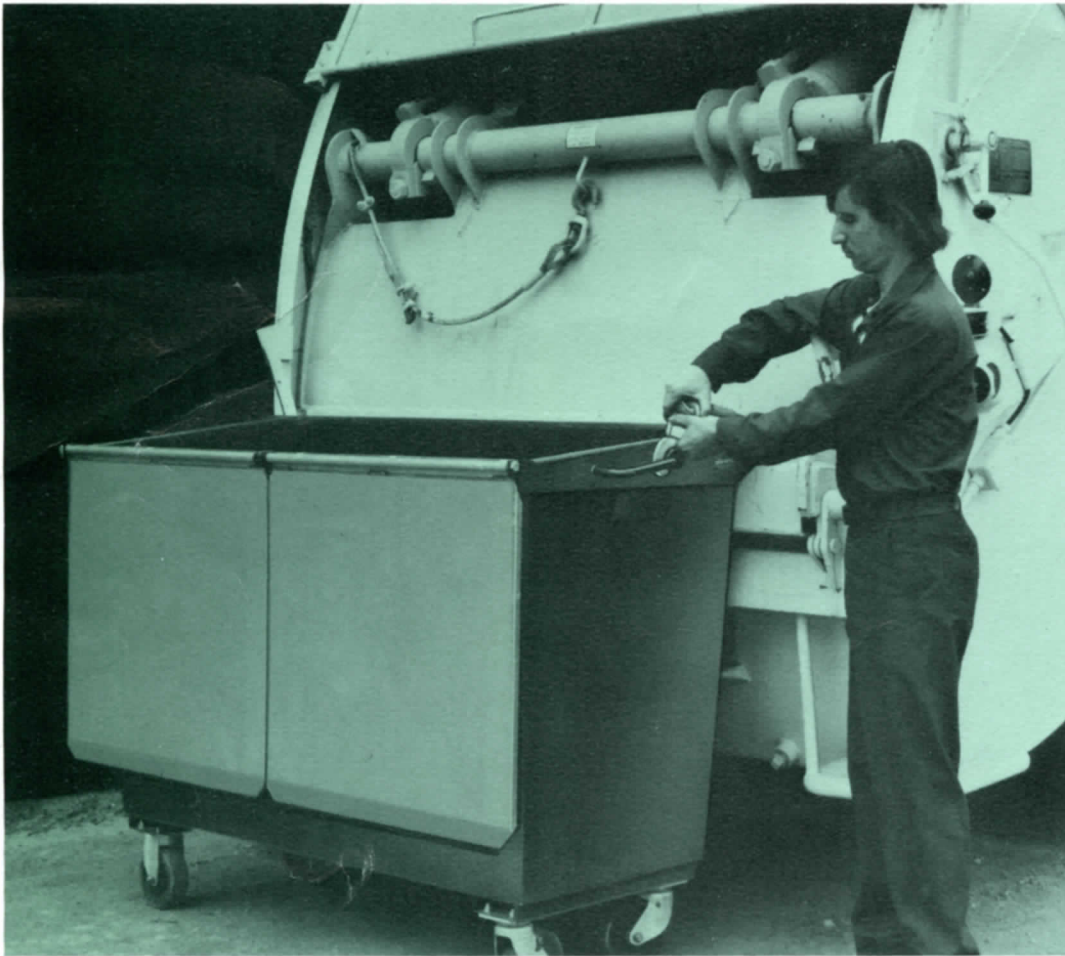

Leach Container Handling Systems

- Cable Type Container Attachment
- Hydraulic Container Attachment
- Container Winch/Hoist

LEACH

Leach Cable Type Container Attachment

Dumps 1 and 2 cu. yd. containers

- Available on all Leach units: Standard, SaniCruiser or 2-R
- Operated by Packing Plate
- Positive, simple hook-up
- Field tested and accepted

Leach Standard Packmaster®

Leach SaniCruiser®

Leach 2R Packmaster®

Leach Hydraulic Container Attachment

The big new lift for containers

- Available on all sizes of Leach units: Standard, SaniCruiser or 2-R
- Dumps rear loading containers—1 to 3 cu. yds.
- Fast dumping
- Works independently of Packing Plate
- Available for either factory or field installation

This automatic dumping attachment for rear loading containers is built to exacting manufacturing specifications for trouble free operation. The Latch Assembly can be used with the overhead winch when dumping 4 to 10 yd. containers. Leach quality . . . Leach designed . . . Leach made—for fast, easy container dumping.

Leach Overhead Winch/Hoist

Handles 3 to 10 cu. yd. containers

- Available on all Leach units: Standard, SaniCruiser or 2-R
- Adaptable to a variety of commercial routes
- Works independently of Packing Plate
- Simple, one lever control
- Rugged, durable and trouble free for complete, fast dumping
- Available for either factory or field installation