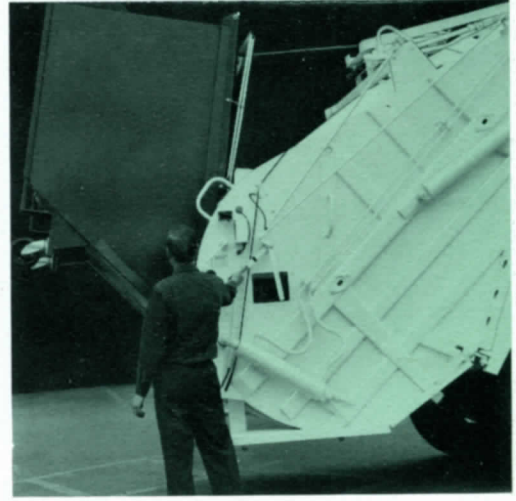

Leach Container Handling Systems

- Cable Type Container Attachment
- Hydraulic Container Attachment
- Container Winch/Hoist

LEACH

Leach Cable Type Container Attachment

Dumps 1 and 2 cu. yd. containers

- Available on all Leach units: Standard, SaniCruiser or 2-R
- Operated by Packing Plate
- Positive, simple hook-up
- Field tested and accepted

Leach Standard Packmaster®

Leach SaniCruiser®

Leach 2R Packmaster®

Leach Hydraulic Container Attachment

The big new lift for containers

- Available on all sizes of Leach units: Standard, SaniCruiser or 2-R
- Dumps rear loading containers—1 to 3 cu. yds.
- Fast dumping
- Works independently of Packing Plate
- Available for either factory or field installation

This automatic dumping attachment for rear loading containers is built to exacting manufacturing specifications for trouble free operation. The Latch Assembly can be used with the overhead winch when dumping 4 to 10 yd. containers. Leach quality . . . Leach designed . . . Leach made—for fast, easy container dumping.

Leach Overhead Winch/Hoist

Handles 3 to 10 cu. yd. containers

- Available on all Leach units: Standard, SaniCruiser or 2-R
- Adaptable to a variety of commercial routes
- Works independently of Packing Plate
- Simple, one lever control
- Rugged, durable and trouble free for complete, fast dumping
- Available for either factory or field installation