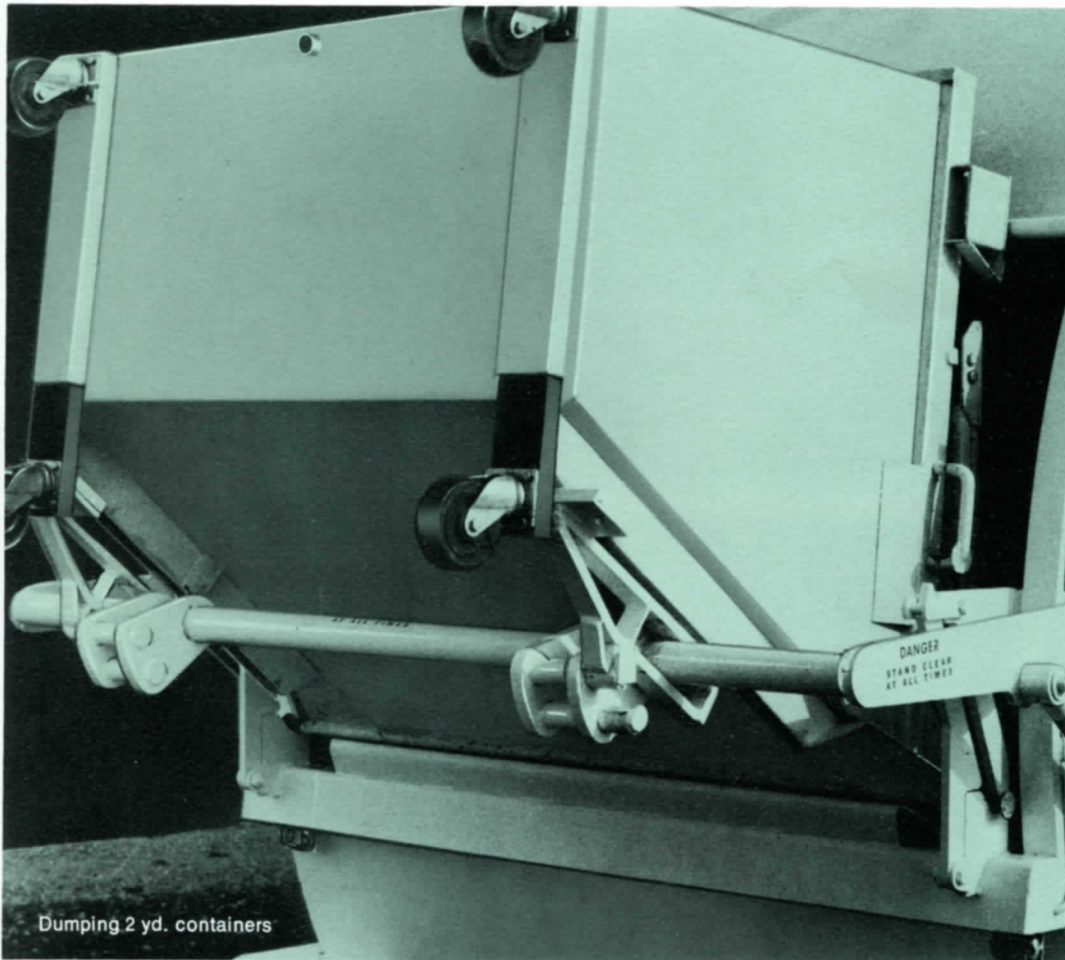

Leach Container Handling Systems

- Cable Type Container Attachment
- Hydraulic Container Attachment
- Container Winch/Hoist

LEACH

Leach Cable Type Container Attachment

Dumps 1 and 2 cu. yd. containers

- Available on all Leach units: Standard, SaniCruiser or 2-R
- Operated by Packing Plate
- Positive, simple hook-up
- Field tested and accepted

Leach Standard Packmaster®

Leach SaniCruiser®

Leach 2R Packmaster®

Leach Hydraulic Container Attachment

The big new lift for containers

- Available on all sizes of Leach units: Standard, SaniCruiser or 2-R
- Dumps rear loading containers—1 to 3 cu. yds.
- Fast dumping
- Works independently of Packing Plate
- Available for either factory or field installation

This automatic dumping attachment for rear loading containers is built to exacting manufacturing specifications for trouble free operation. The Latch Assembly can be used with the overhead winch when dumping 4 to 10 yd. containers. Leach quality . . . Leach designed . . . Leach made—for fast, easy container dumping.

Leach Overhead Winch/Hoist

Handles 3 to 10 cu. yd. containers

- Available on all Leach units: Standard, SaniCruiser or 2-R
- Adaptable to a variety of commercial routes
- Works independently of Packing Plate
- Simple, one lever control
- Rugged, durable and trouble free for complete, fast dumping
- Available for either factory or field installation