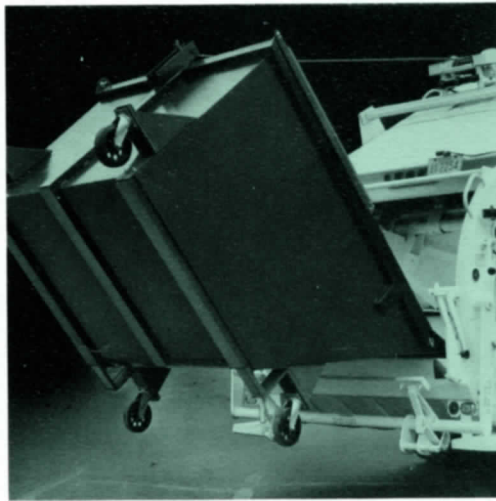

Leach Container Handling Systems

- Cable Type Container Attachment
- Hydraulic Container Attachment
- Container Winch/Hoist

LEACH

Leach Cable Type Container Attachment

Dumps 1 and 2 cu. yd. containers

- Available on all Leach units: Standard, SaniCruiser or 2-R
- Operated by Packing Plate
- Positive, simple hook-up
- Field tested and accepted

Leach Standard Packmaster®

Leach SaniCruiser®

Leach 2R Packmaster®

Leach Hydraulic Container Attachment

The big new lift for containers

- Available on all sizes of Leach units: Standard, SaniCruiser or 2-R
- Dumps rear loading containers—1 to 3 cu. yds.
- Fast dumping
- Works independently of Packing Plate
- Available for either factory or field installation

This automatic dumping attachment for rear loading containers is built to exacting manufacturing specifications for trouble free operation. The Latch Assembly can be used with the overhead winch when dumping 4 to 10 yd. containers. Leach quality . . . Leach designed . . . Leach made—for fast, easy container dumping.

Leach Overhead Winch/Hoist

Handles 3 to 10 cu. yd. containers

- Available on all Leach units: Standard, SaniCruiser or 2-R
- Adaptable to a variety of commercial routes
- Works independently of Packing Plate
- Simple, one lever control
- Rugged, durable and trouble free for complete, fast dumping
- Available for either factory or field installation