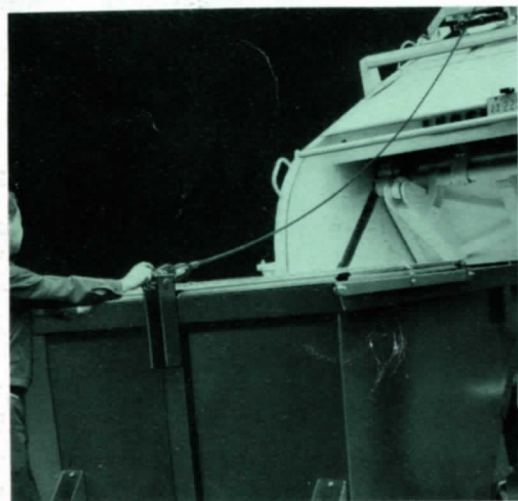

Leach Overhead Winch/Hoist

Handles 3 to 10 cu. yd. containers

- Available on all Leach units: Standard, SaniCruiser or 2-R
- Adaptable to a variety of commercial routes
- Works independently of Packing Plate
- Simple, one lever control
- Rugged, durable and trouble free for complete, fast dumping
- Available for either factory or field installation