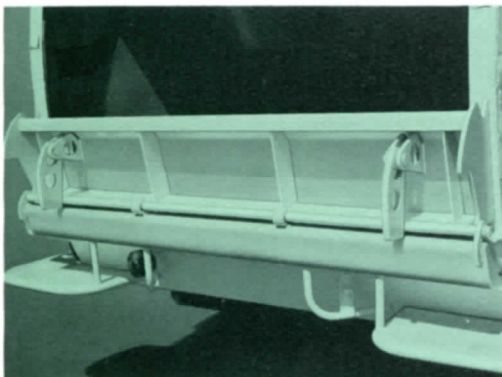

Leach Container Handling Systems

- Cable Type Container Attachment
- Hydraulic Container Attachment
- Container Winch/Hoist

LEACH

Leach Cable Type Container Attachment

Dumps 1 and 2 cu. yd. containers

- Available on all Leach units: Standard, SaniCruiser or 2-R
- Operated by Packing Plate
- Positive, simple hook-up
- Field tested and accepted

Leach Standard Packmaster®

Leach SaniCruiser®

Leach 2R Packmaster®

Leach Hydraulic Container Attachment

The big new lift for containers

- Available on all sizes of Leach units: Standard, SaniCruiser or 2-R
- Dumps rear loading containers—1 to 3 cu. yds.
- Fast dumping
- Works independently of Packing Plate
- Available for either factory or field installation

This automatic dumping attachment for rear loading containers is built to exacting manufacturing specifications for trouble free operation. The Latch Assembly can be used with the overhead winch when dumping 4 to 10 yd. containers. Leach quality . . . Leach designed . . . Leach made—for fast, easy container dumping.

Leach Overhead Winch/Hoist

Handles 3 to 10 cu. yd. containers

- Available on all Leach units: Standard, SaniCruiser or 2-R
- Adaptable to a variety of commercial routes
- Works independently of Packing Plate
- Simple, one lever control
- Rugged, durable and trouble free for complete, fast dumping
- Available for either factory or field installation