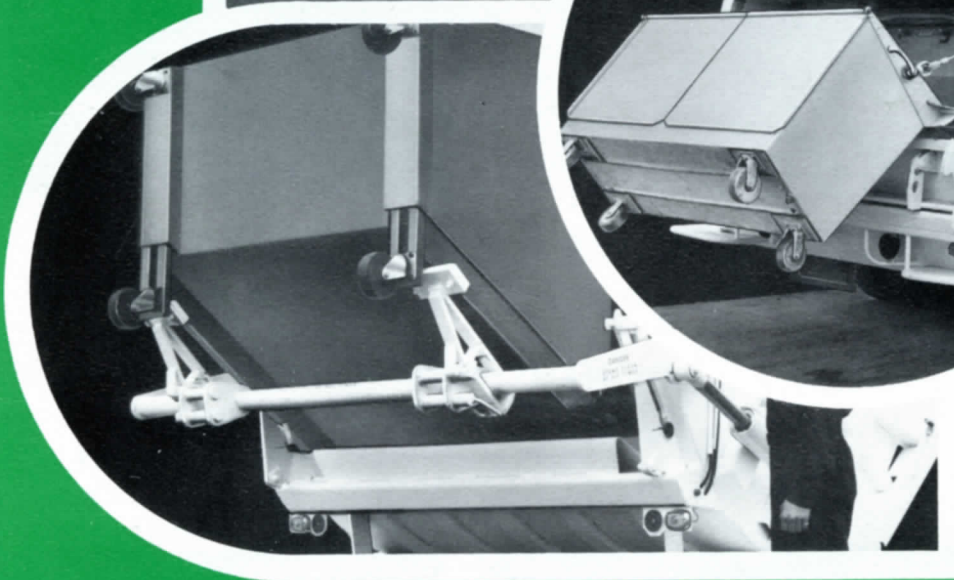

Leach Container Handling Systems

- Cable Type Container Attachment
- Hydraulic Container Attachment
- Container Winch/Hoist

LEACH

Leach Cable Type Container Attachment

Dumps 1 and 2 cu. yd. containers

- Available on all Leach units: Standard, SaniCruiser or 2-R
- Operated by Packing Plate
- Positive, simple hook-up
- Field tested and accepted

Leach Standard Packmaster®

Leach SaniCruiser®

Leach 2R Packmaster®

Leach Hydraulic Container Attachment

The big new lift for containers

- Available on all sizes of Leach units: Standard, SaniCruiser or 2-R
- Dumps rear loading containers—1 to 3 cu. yds.
- Fast dumping
- Works independently of Packing Plate
- Available for either factory or field installation

This automatic dumping attachment for rear loading containers is built to exacting manufacturing specifications for trouble free operation. The Latch Assembly can be used with the overhead winch when dumping 4 to 10 yd. containers. Leach quality . . . Leach designed . . . Leach made—for fast, easy container dumping.

Leach Overhead Winch/Hoist

Handles 3 to 10 cu. yd. containers

- Available on all Leach units: Standard, SaniCruiser or 2-R
- Adaptable to a variety of commercial routes
- Works independently of Packing Plate
- Simple, one lever control
- Rugged, durable and trouble free for complete, fast dumping
- Available for either factory or field installation