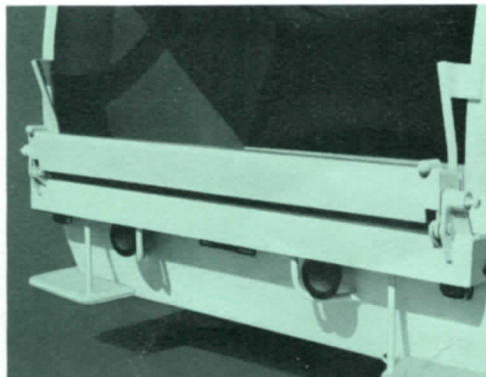

Leach Container Handling Systems

- Cable Type Container Attachment
- Hydraulic Container Attachment
- Container Winch/Hoist

LEACH

Leach Cable Type Container Attachment

Dumps 1 and 2 cu. yd. containers

- Available on all Leach units: Standard, SaniCruiser or 2-R
- Operated by Packing Plate
- Positive, simple hook-up
- Field tested and accepted

Leach Standard Packmaster®

Leach SaniCruiser®

Leach 2R Packmaster®

Leach Hydraulic Container Attachment

The big new lift for containers

- Available on all sizes of Leach units: Standard, SaniCruiser or 2-R
- Dumps rear loading containers—1 to 3 cu. yds.
- Fast dumping
- Works independently of Packing Plate
- Available for either factory or field installation

This automatic dumping attachment for rear loading containers is built to exacting manufacturing specifications for trouble free operation. The Latch Assembly can be used with the overhead winch when dumping 4 to 10 yd. containers. Leach quality . . . Leach designed . . . Leach made—for fast, easy container dumping.

Leach Overhead Winch/Hoist

Handles 3 to 10 cu. yd. containers

- Available on all Leach units: Standard, SaniCruiser or 2-R
- Adaptable to a variety of commercial routes
- Works independently of Packing Plate
- Simple, one lever control
- Rugged, durable and trouble free for complete, fast dumping
- Available for either factory or field installation