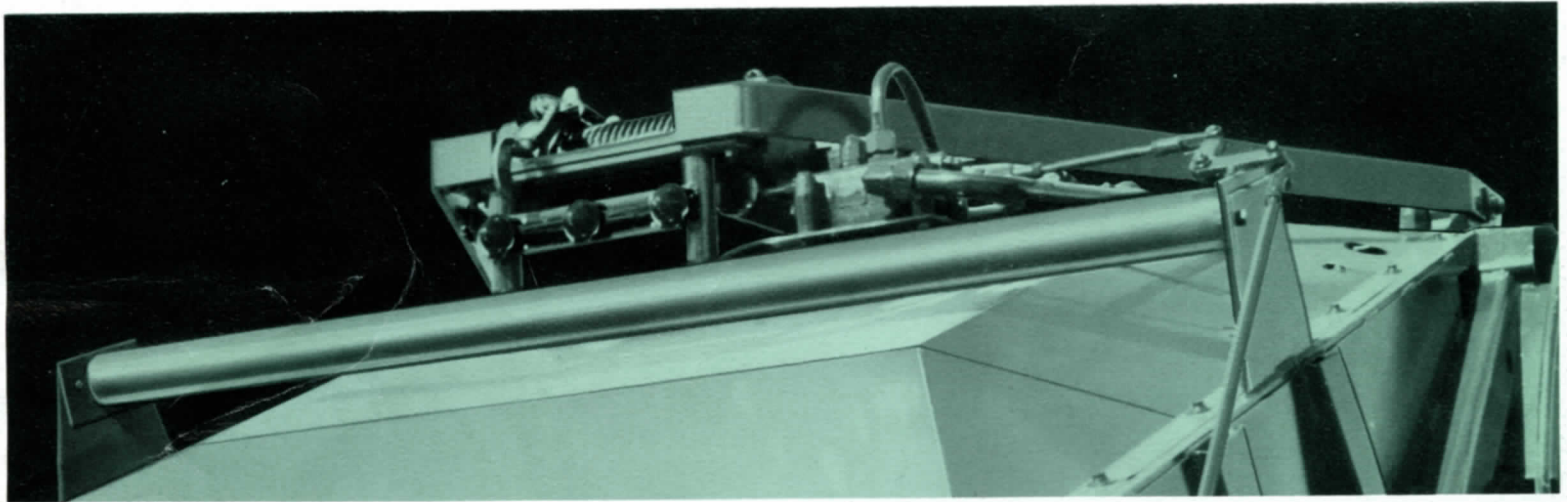

Leach Container Handling Systems

- Cable Type Container Attachment
- Hydraulic Container Attachment
- Container Winch/Hoist

LEACH

Leach Cable Type Container Attachment

Dumps 1 and 2 cu. yd. containers

- Available on all Leach units: Standard, SaniCruiser or 2-R
- Operated by Packing Plate
- Positive, simple hook-up
- Field tested and accepted

Leach Standard Packmaster®

Leach SaniCruiser®

Leach 2R Packmaster®

Leach Hydraulic Container Attachment

The big new lift for containers

- Available on all sizes of Leach units: Standard, SaniCruiser or 2-R
- Dumps rear loading containers—1 to 3 cu. yds.
- Fast dumping
- Works independently of Packing Plate
- Available for either factory or field installation

This automatic dumping attachment for rear loading containers is built to exacting manufacturing specifications for trouble free operation. The Latch Assembly can be used with the overhead winch when dumping 4 to 10 yd. containers. Leach quality . . . Leach designed . . . Leach made—for fast, easy container dumping.

Leach Overhead Winch/Hoist

Handles 3 to 10 cu. yd. containers

- Available on all Leach units: Standard, SaniCruiser or 2-R
- Adaptable to a variety of commercial routes
- Works independently of Packing Plate
- Simple, one lever control
- Rugged, durable and trouble free for complete, fast dumping
- Available for either factory or field installation