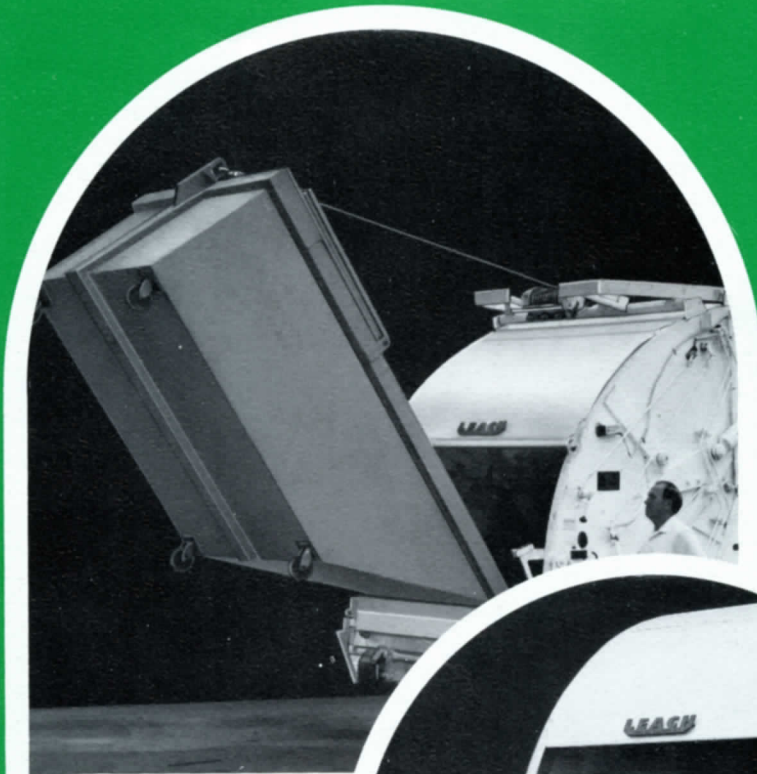

Leach Container Handling Systems

- Cable Type Container Attachment
- Hydraulic Container Attachment
- Container Winch/Hoist

LEACH

Leach Cable Type Container Attachment

Dumps 1 and 2 cu. yd. containers

- Available on all Leach units: Standard, SaniCruiser or 2-R
- Operated by Packing Plate
- Positive, simple hook-up
- Field tested and accepted

Leach Standard Packmaster®

Leach SaniCruiser®

Leach 2R Packmaster®

Leach Hydraulic Container Attachment

The big new lift for containers

- Available on all sizes of Leach units: Standard, SaniCruiser or 2-R
- Dumps rear loading containers—1 to 3 cu. yds.
- Fast dumping
- Works independently of Packing Plate
- Available for either factory or field installation

This automatic dumping attachment for rear loading containers is built to exacting manufacturing specifications for trouble free operation. The Latch Assembly can be used with the overhead winch when dumping 4 to 10 yd. containers. Leach quality . . . Leach designed . . . Leach made—for fast, easy container dumping.

Leach Overhead Winch/Hoist

Handles 3 to 10 cu. yd. containers

- Available on all Leach units: Standard, SaniCruiser or 2-R
- Adaptable to a variety of commercial routes
- Works independently of Packing Plate
- Simple, one lever control
- Rugged, durable and trouble free for complete, fast dumping
- Available for either factory or field installation