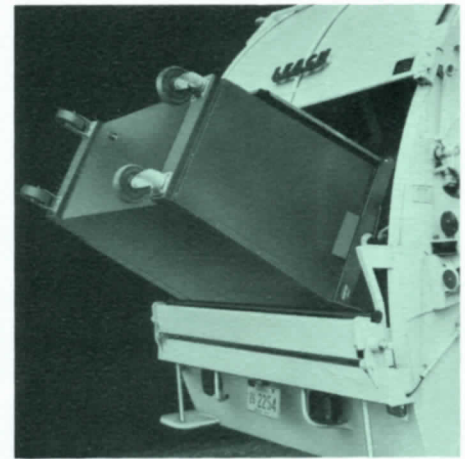

Leach Container Handling Systems

- Cable Type Container Attachment
- Hydraulic Container Attachment
- Container Winch/Hoist

LEACH

Leach Cable Type Container Attachment

Dumps 1 and 2 cu. yd. containers

- Available on all Leach units: Standard, SaniCruiser or 2-R
- Operated by Packing Plate
- Positive, simple hook-up
- Field tested and accepted

Leach Standard Packmaster®

Leach SaniCruiser®

Leach 2R Packmaster®

Leach Hydraulic Container Attachment

The big new lift for containers

- Available on all sizes of Leach units: Standard, SaniCruiser or 2-R
- Dumps rear loading containers—1 to 3 cu. yds.
- Fast dumping
- Works independently of Packing Plate
- Available for either factory or field installation

This automatic dumping attachment for rear loading containers is built to exacting manufacturing specifications for trouble free operation. The Latch Assembly can be used with the overhead winch when dumping 4 to 10 yd. containers. Leach quality . . . Leach designed . . . Leach made—for fast, easy container dumping.

Leach Overhead Winch/Hoist

Handles 3 to 10 cu. yd. containers

- Available on all Leach units: Standard, SaniCruiser or 2-R
- Adaptable to a variety of commercial routes
- Works independently of Packing Plate
- Simple, one lever control
- Rugged, durable and trouble free for complete, fast dumping
- Available for either factory or field installation