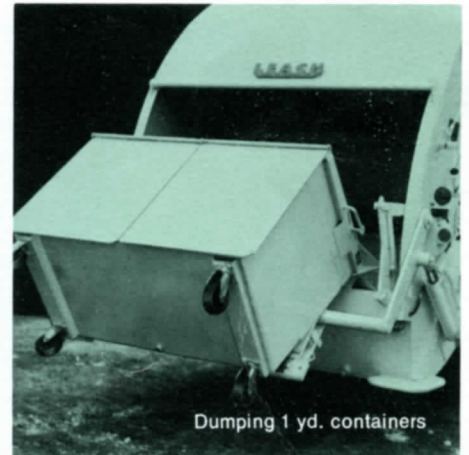

Leach Container Handling Systems

- Cable Type Container Attachment
- Hydraulic Container Attachment
- Container Winch/Hoist

LEACH

Leach Cable Type Container Attachment

Dumps 1 and 2 cu. yd. containers

- Available on all Leach units: Standard, SaniCruiser or 2-R
- Operated by Packing Plate
- Positive, simple hook-up
- Field tested and accepted

Leach Standard Packmaster®

Leach SaniCruiser®

Leach 2R Packmaster®

Leach Hydraulic Container Attachment

The big new lift for containers

- Available on all sizes of Leach units: Standard, SaniCruiser or 2-R
- Dumps rear loading containers—1 to 3 cu. yds.
- Fast dumping
- Works independently of Packing Plate
- Available for either factory or field installation

This automatic dumping attachment for rear loading containers is built to exacting manufacturing specifications for trouble free operation. The Latch Assembly can be used with the overhead winch when dumping 4 to 10 yd. containers. Leach quality . . . Leach designed . . . Leach made—for fast, easy container dumping.

Leach Overhead Winch/Hoist

Handles 3 to 10 cu. yd. containers

- Available on all Leach units: Standard, SaniCruiser or 2-R
- Adaptable to a variety of commercial routes
- Works independently of Packing Plate
- Simple, one lever control
- Rugged, durable and trouble free for complete, fast dumping
- Available for either factory or field installation