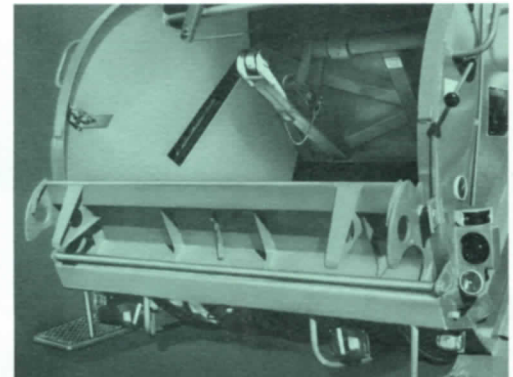

Leach Container Handling Systems

- Cable Type Container Attachment
- Hydraulic Container Attachment
- Container Winch/Hoist

LEACH

Leach Cable Type Container Attachment

Dumps 1 and 2 cu. yd. containers

- Available on all Leach units: Standard, SaniCruiser or 2-R
- Operated by Packing Plate
- Positive, simple hook-up
- Field tested and accepted

Leach Standard Packmaster®

Leach SaniCruiser®

Leach 2R Packmaster®

Leach Hydraulic Container Attachment

The big new lift for containers

- Available on all sizes of Leach units: Standard, SaniCruiser or 2-R
- Dumps rear loading containers—1 to 3 cu. yds.
- Fast dumping
- Works independently of Packing Plate
- Available for either factory or field installation

This automatic dumping attachment for rear loading containers is built to exacting manufacturing specifications for trouble free operation. The Latch Assembly can be used with the overhead winch when dumping 4 to 10 yd. containers. Leach quality . . . Leach designed . . . Leach made—for fast, easy container dumping.

Leach Overhead Winch/Hoist

Handles 3 to 10 cu. yd. containers

- Available on all Leach units: Standard, SaniCruiser or 2-R
- Adaptable to a variety of commercial routes
- Works independently of Packing Plate
- Simple, one lever control
- Rugged, durable and trouble free for complete, fast dumping
- Available for either factory or field installation